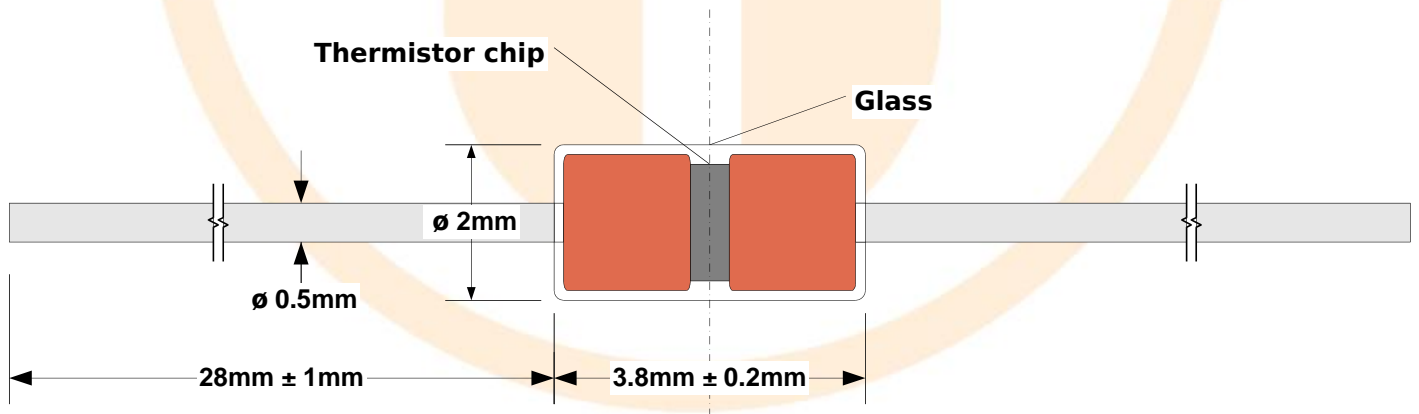

Specification of DO-35 NTC Thermistor

PART NUMBER: **TT-DO-2KC2H-1**

No. of pages: 8

Date: **20.02.2019**

Revision: **01**

FEATURES:

Element	DO-35 NTC Thermistor
No-load resistance at 25°C	2 000 Ω
Tolerance at 25°C	± 1%
Beta(25/85) Constant	3 400K ±1%
Operating temperature range	-40°C ÷ 250°C

DRAWING:

UNITS: [mm]